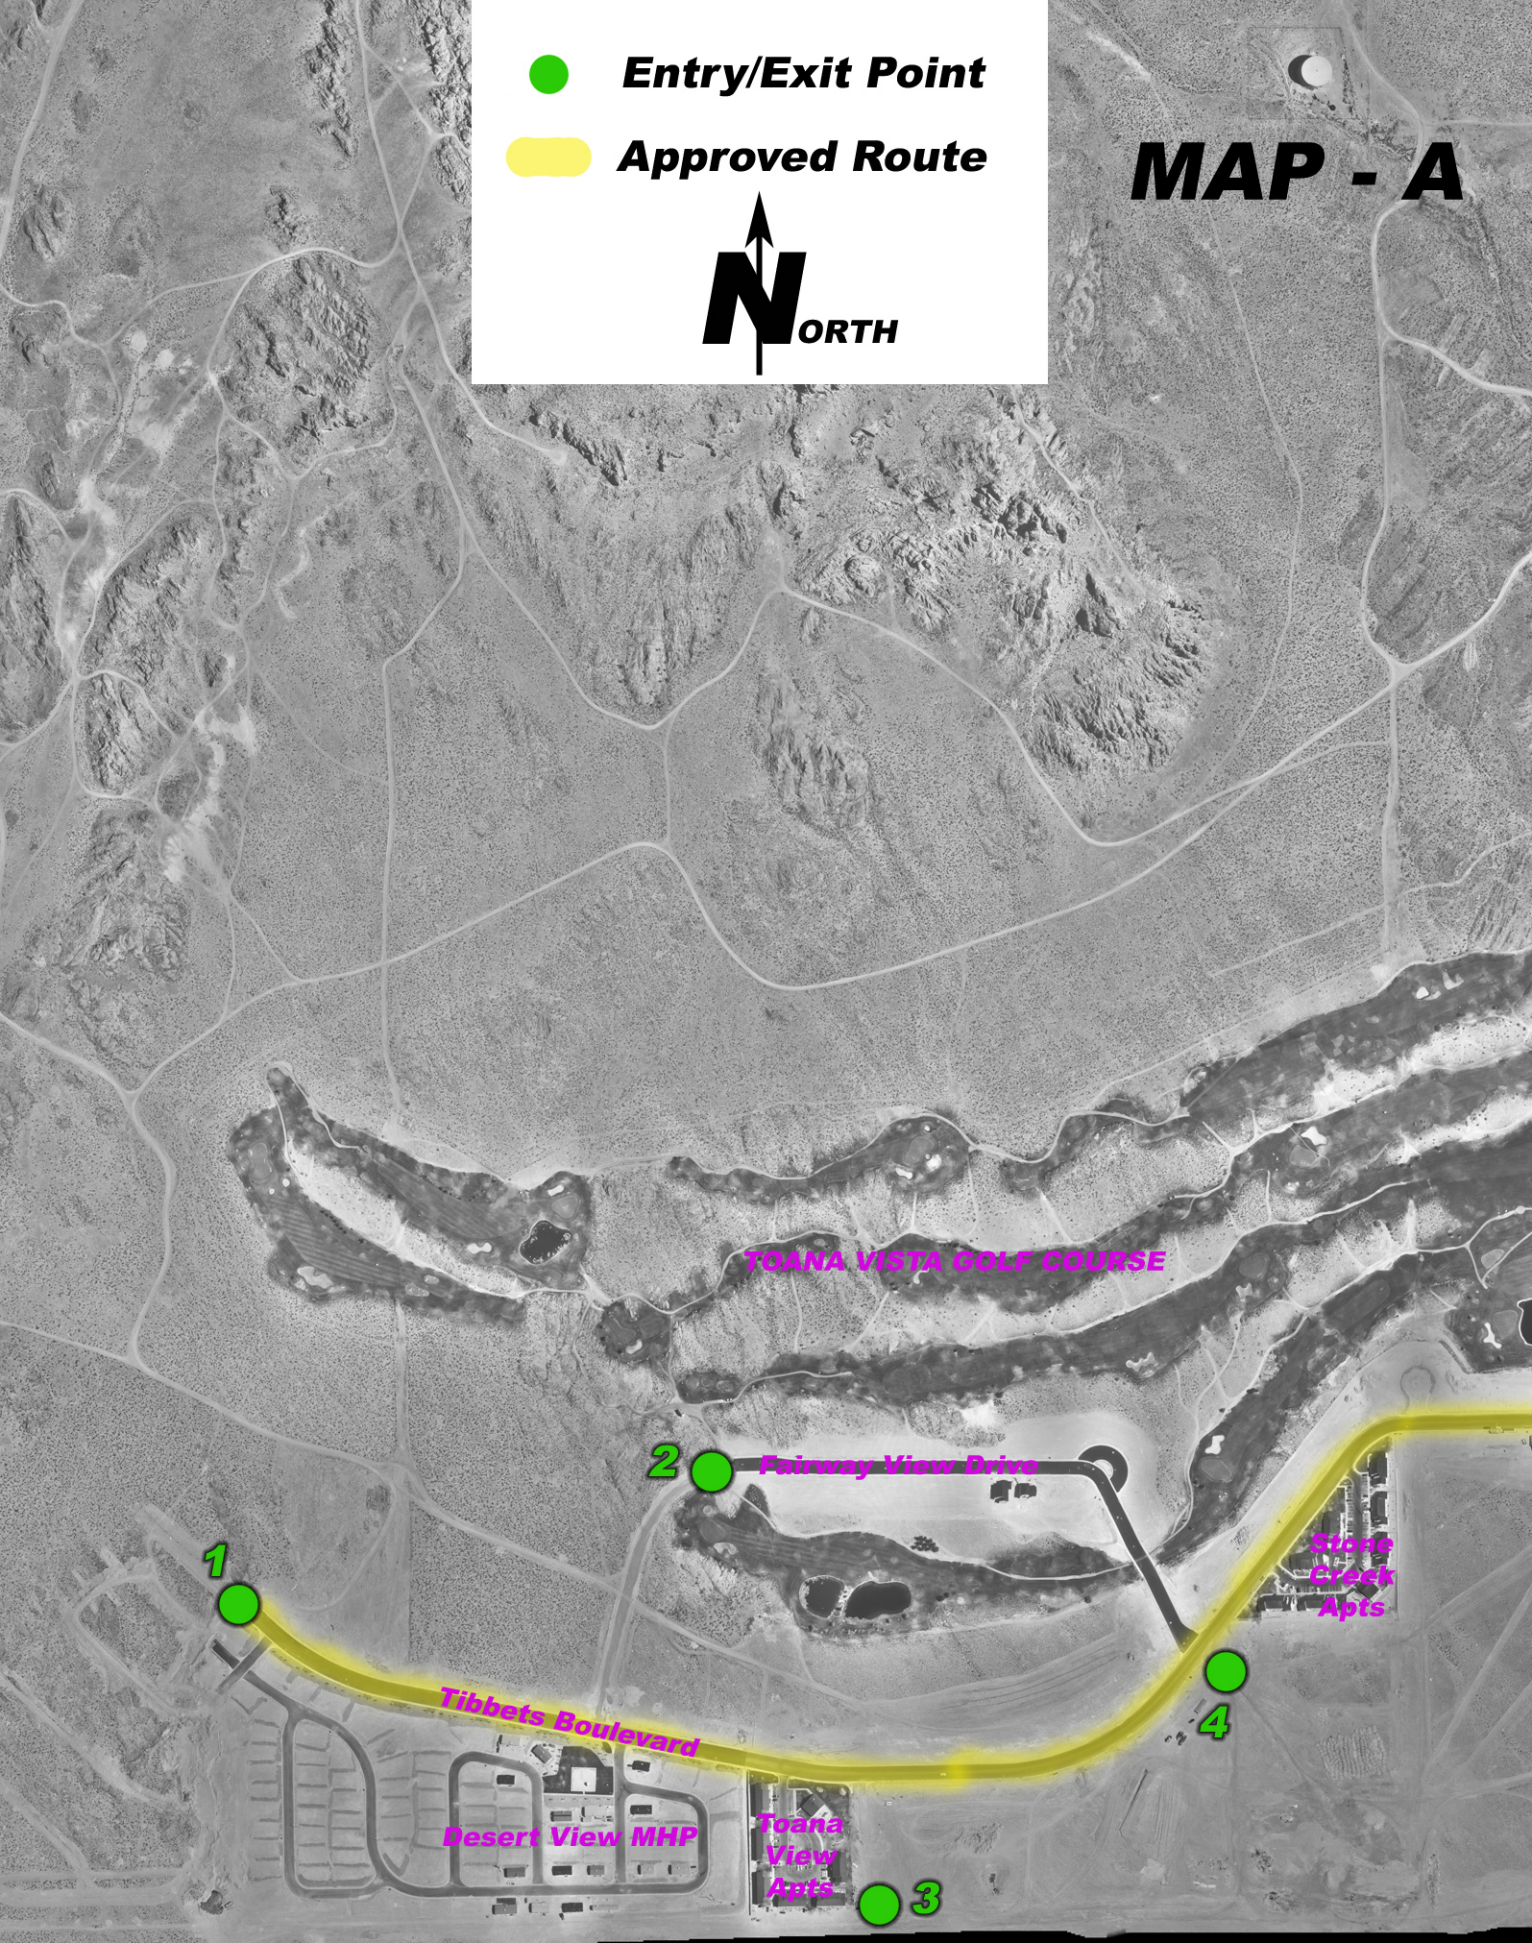

● **Entry/Exit Point**

▬ **Approved Route**

MAP - A

TOANA VISTA GOLF COURSE

2 ● Fairway View Drive

1 ●

Tibbets Boulevard

Stone
Creek
Apts

4 ●

Desert View MHP

Toana
View
Apts

3 ●