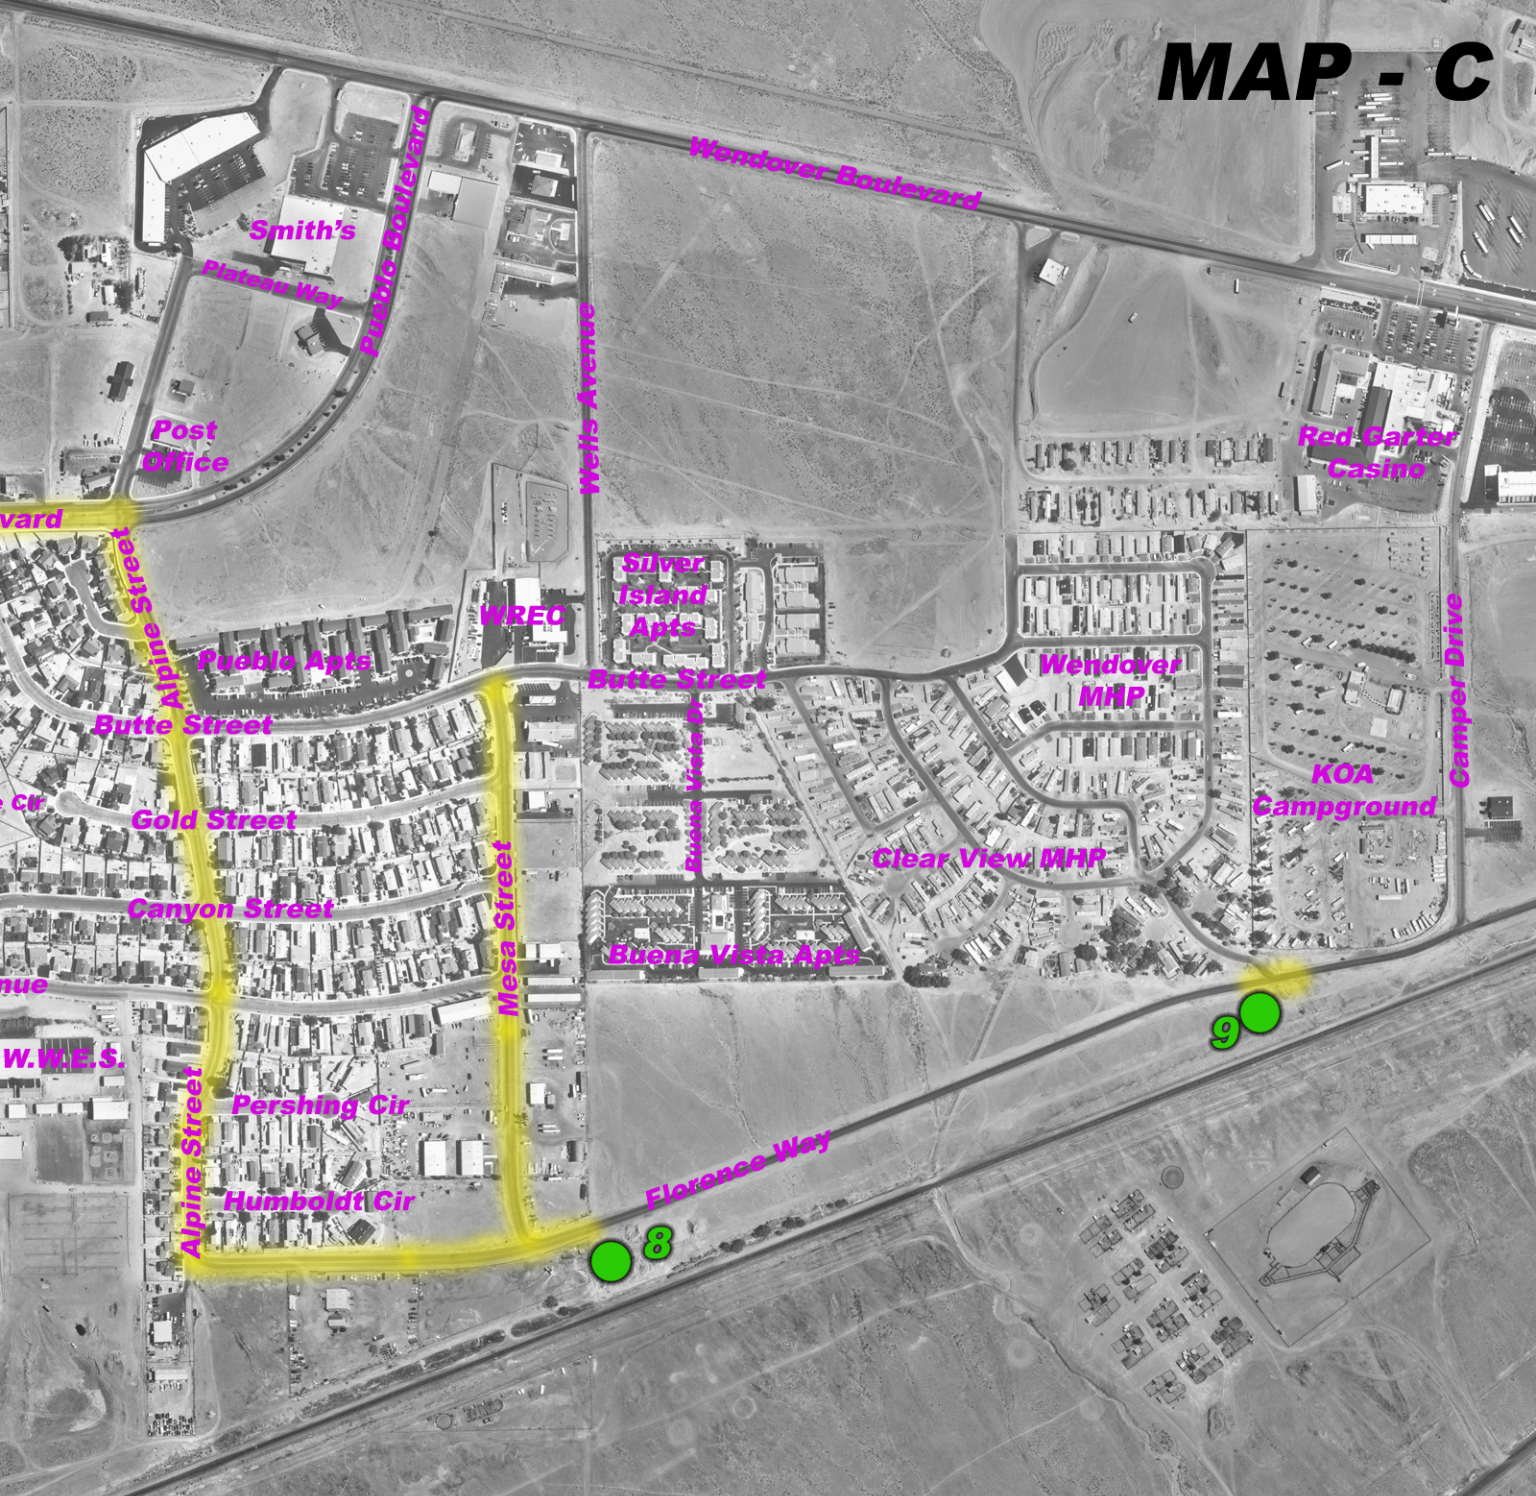

MAP - C

Smith's

Plaza Way

Post Office

Wendover Boulevard

Wells Avenue

Red Carpet Casino

Silver Island Apts

WIREO

Public Apts

Wendover MHP

Butte Street

Butte Street

KOA Campground

Campet Drive

Gold Street

Clear View MHP

Canyon Street

Buena Vista Apts

Mesa Street

Pershing Cir

Florence Way

Humboldt Cir

Entry/Exit Point

Approved Route